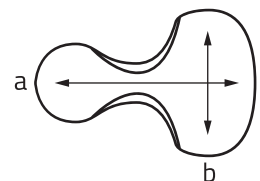

# BLADE SIGN 60

CODE MAN: **BS102.LAF00-02**

CODE WOMAN: **BS102.DAF00-02**

The BLADE SIGN 60 pad is the Blade Sign solution that guarantee an excellent support with medium-density of foam and support. Lightness and freedom of movement are the main features of this range. We combined HT90 technology, 90° shaped side lunettes, and the flat surface of the TMirror concept. This pad was designed to meet the needs of riders for cycling disciplines.

TEOSPORT

**M**

BS102.LAF00-02

A: 36 cm B: 21.3 cm

SIZE

**W**

BS102.DAF00-02

A: 30,6 cm B: 21.2 cm