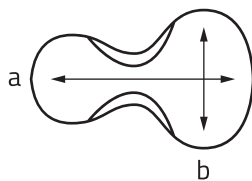

# BLADE SIGN 60

CODE MAN: **BS102.LAF00-02**

CODE WOMAN: **BS102.DAF00-02**

The BLADE SIGN 60 pad is the Blade Sign solution that guarantee an excellent support with medium-density of foam and support. Lightness and freedom of movement are the main features of this range. We combined HT90 technology, 90° shaped side lunettes, and the flat surface of the TMirror concept. This pad was designed to meet the needs of riders for cycling disciplines.

TEOSPORT

**M**

BS102.LAF00-02

A: 36 cm B: 21.3 cm

SIZE

**W**

BS102.DAF00-02

A: 30,6 cm B: 21.2 cm