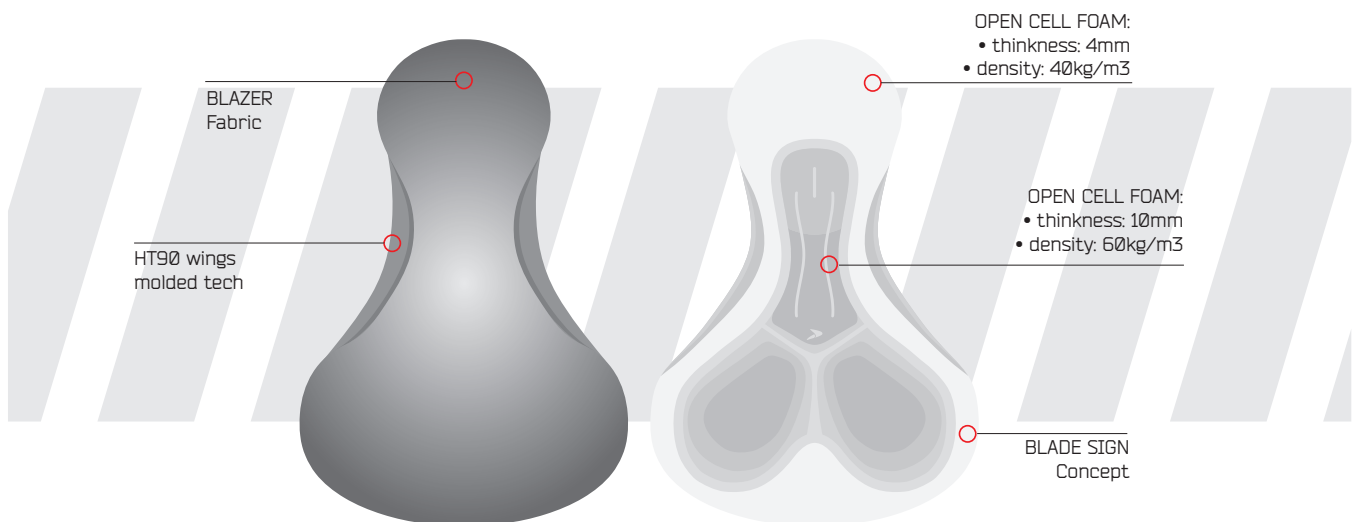

# BLADE SIGN 60

CODE MAN: **BS102.LAF00-02**

CODE WOMAN: **BS102.DAF00-02**

The BLADE SIGN 60 pad is the Blade Sign solution that guarantee an excellent support with medium-density of foam and support. Lightness and freedom of movement are the main features of this range. We combined HT90 technology, 90° shaped side lunettes, and the flat surface of the TMirror concept. This pad was designed to meet the needs of riders for cycling disciplines.

TEOSPORT

**M**

BS102.LAF00-02

A: 36 cm B: 21.3 cm

SIZE

**W**

BS102.DAF00-02

A: 30,6 cm B: 21.2 cm

BLADE SIGN 60